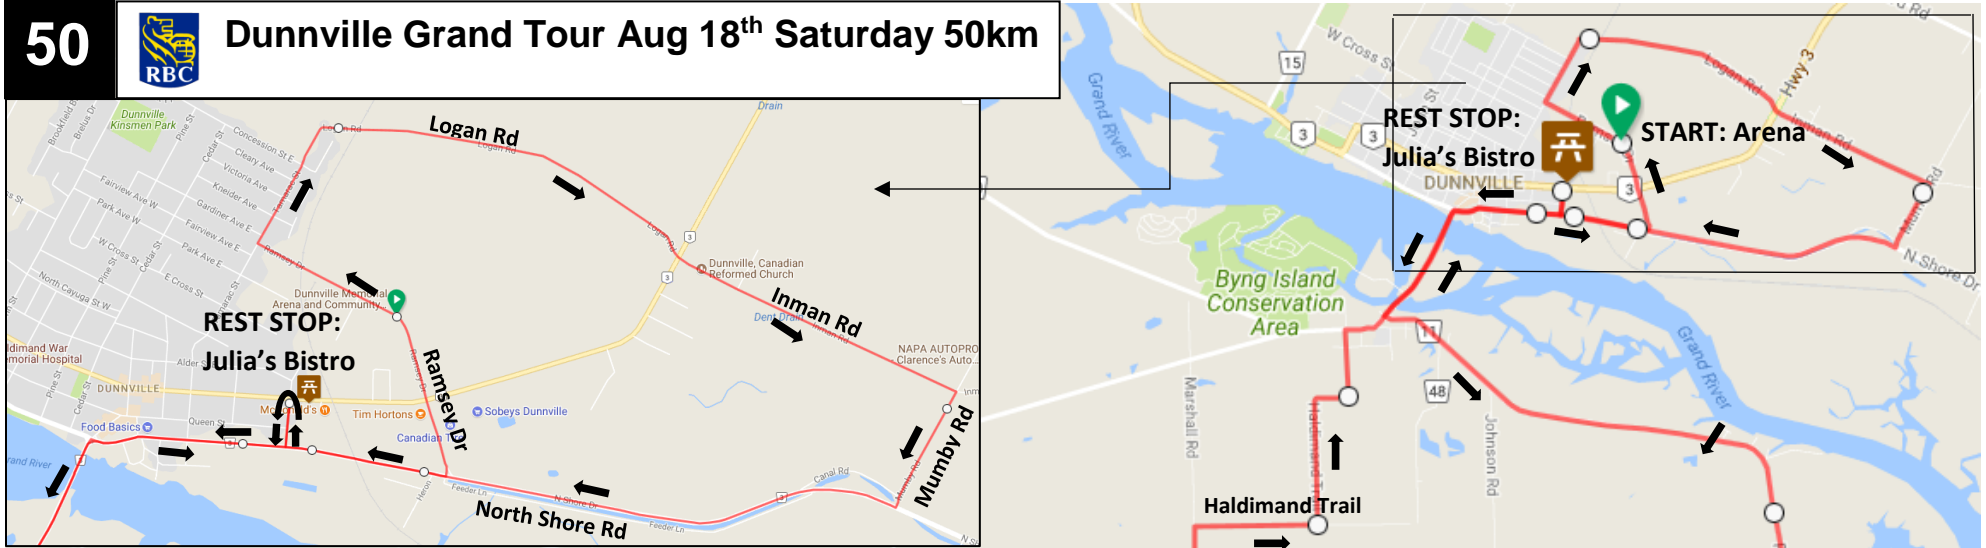

50

Dunnville Grand Tour Aug 18th Saturday 50km

Distance: 55.2 km Elevation Gain: 80m
 Estimated moving time:
START TIME: 9:00 – 9:30
Dunnville Grand Tour Headquarters:
905 741 2229
IN CASE OF EMERGENCY PLEASE CALL: 911